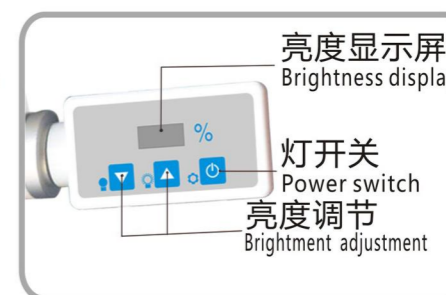

HV-2036L-3

Mobile Operation Light

SmartFvet™

❖ Features

- ★ AC supply, DC to choose
- ★ Long arm, wide scope of work
- ★ LED source lighting, no temperature rise at work scope