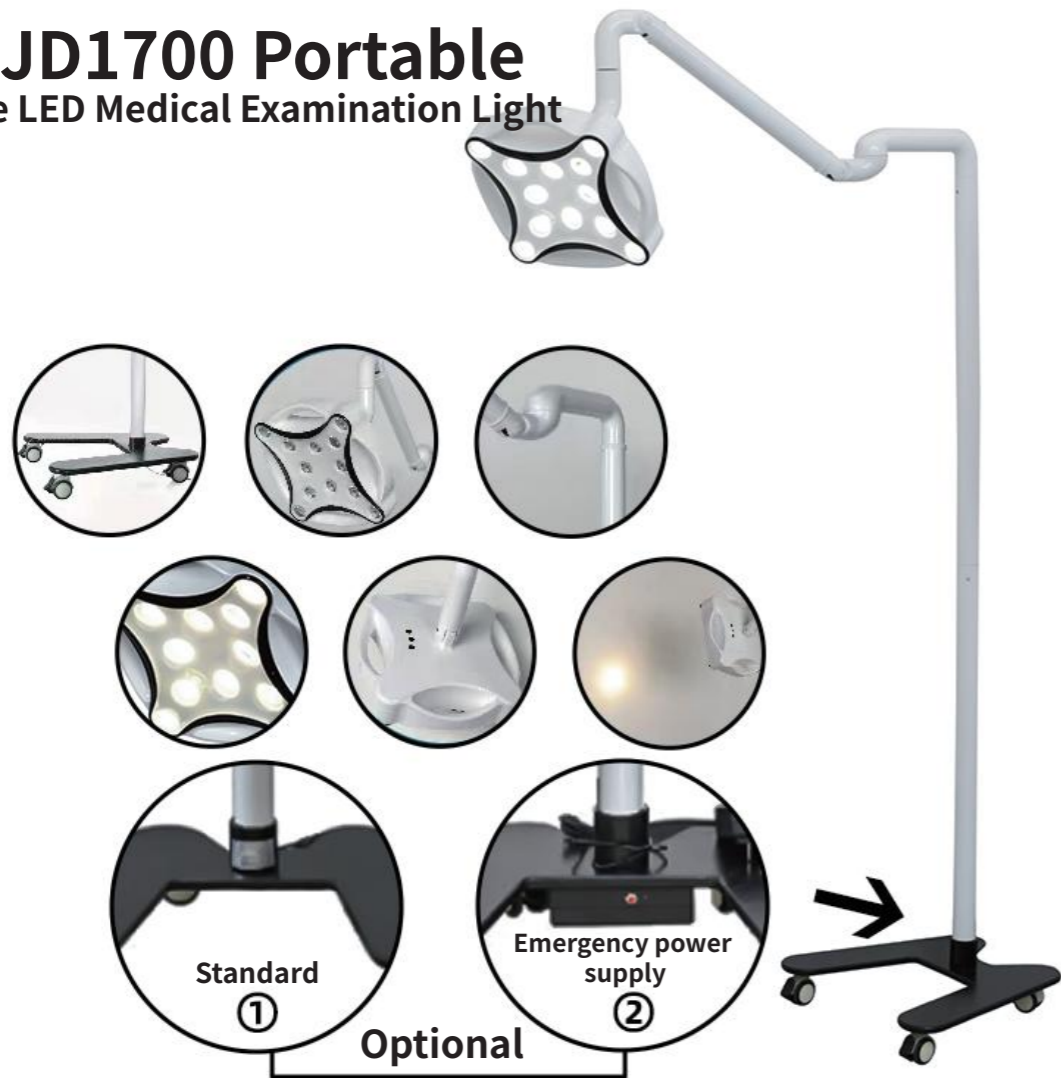

# HV-JD1700 Examination Light

Veterinary Surgical Lighting

## ❖ Features

- ★ The spot is even, round
- ★ Super bright
- ★ Energy saving environmental protection
- ★ Induction switch
- ★ Exquisite appearance

SmartFVet™

(Double Ceiling)

HV-JD1700 LED Double Head Ceiling Medical Examination Light

# HV-JD1700 Portable Mobile LED Medical Examination Light

Standard

①

Emergency power supply

②

Optional

# HV-JD1700 Single Ceiling

LED Ceiling Medical Examination Light

SmartFVet™