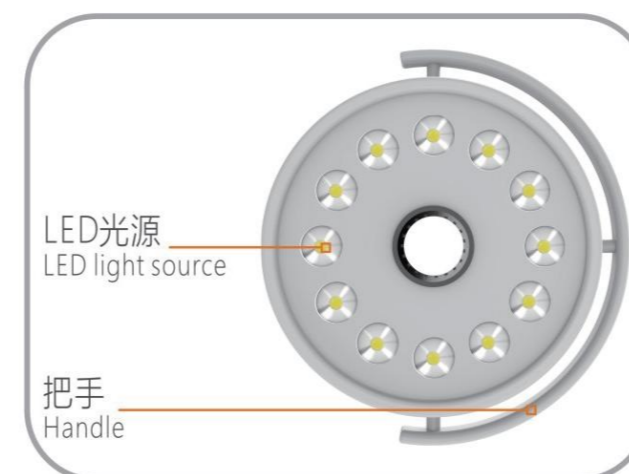

HV-2012D-1

Ceiling Operation Lighting Lamp

SmartFVet™