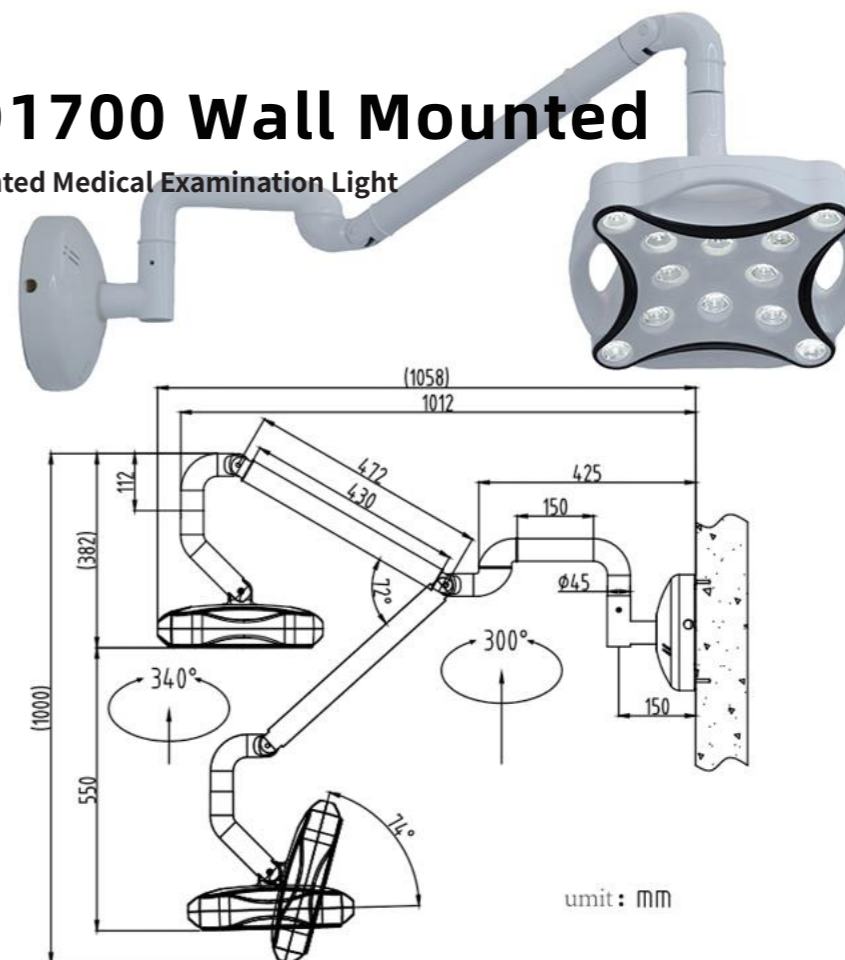

HV-JD1700 Wall Mounted

LED Wall Mounted Medical Examination Light