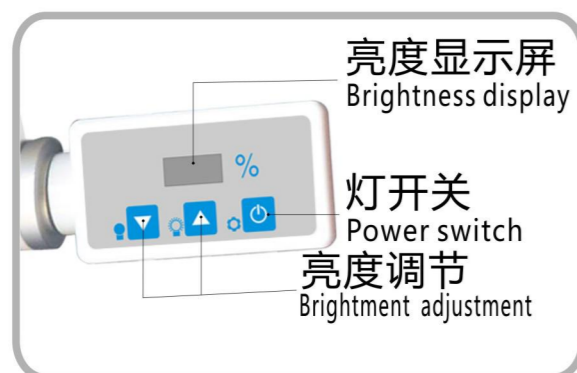

HV-2036D-2

Ceiling Single Head Operation Light

SmartFvet™

❖ Features

- ★ Double hand operation: convenient and accurate
- ★ Small lamp panel design, suitable for small operation lighting
- ★ Center handle adjust light spot, Lighting depth up to 200mm