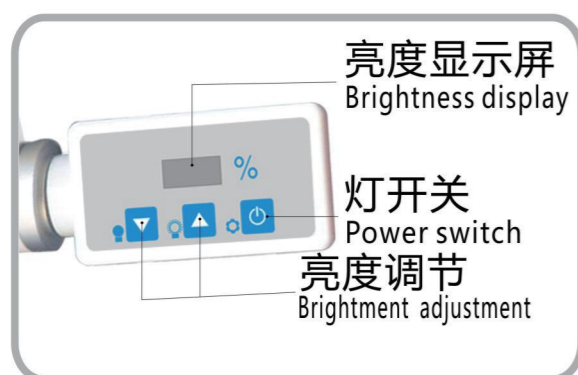

HV-2072D-2

Ceiling Operation Light

SmartFVet™

❖ Features

- ★ Light, flexible and stable balance arm
- ★ Brand light source with low energy consumption and no temperature rise
- ★ Portable sterilizing handle