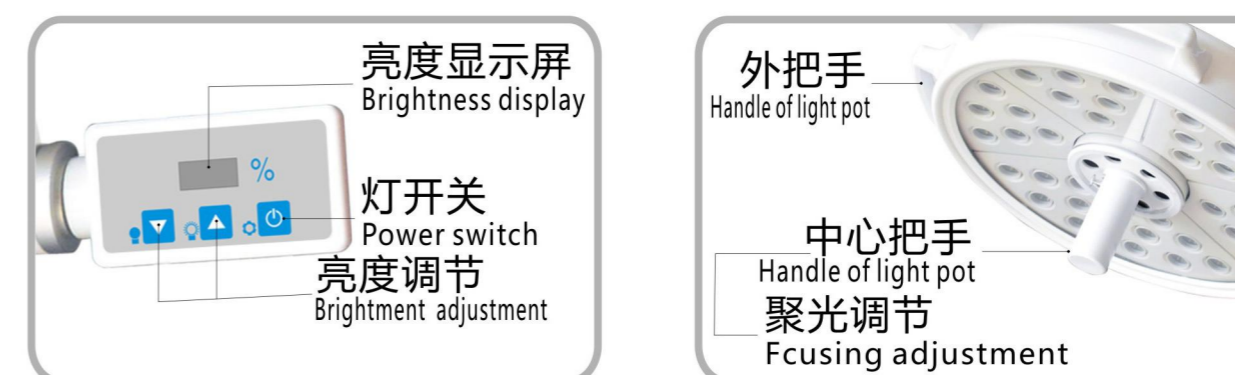

HV-2036B-2

Wall Mounted Operation Light

SmartFVet™

❖ Features

- ★ Double Hand Operation: Convenient and Accurate
- ★ Small lamp panel design, suitable for small operation lighting
- ★ Center handle adjust light spot, 200mm lighting depth