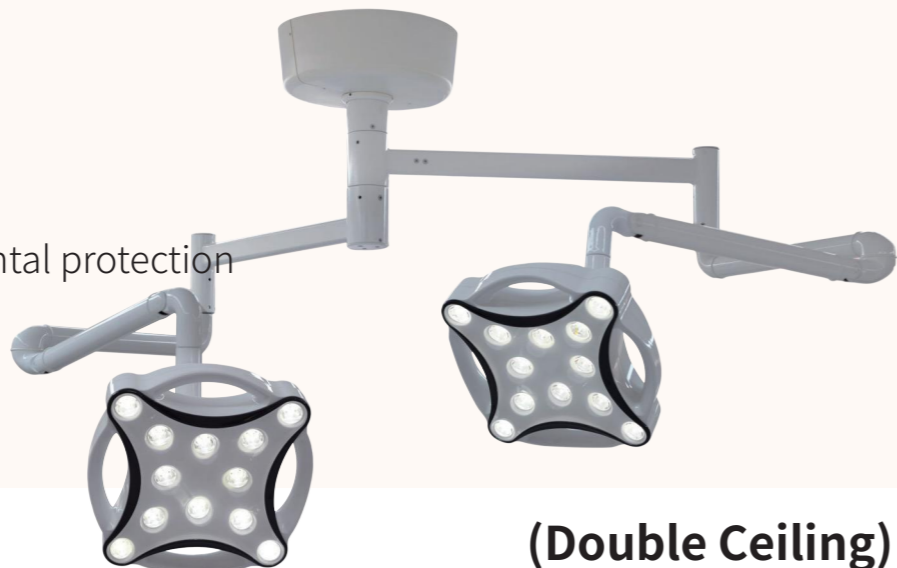

## ❖ Features

- ★ The spot is even, round
- ★ Super bright
- ★ Energy saving environmental protection
- ★ Induction switch
- ★ Exquisite appearance

SmartFVet™

(Double Ceiling)

HV-JD1700 LED Double Head Ceiling Medical Examination Light

### ❖ Features

- ★ LED lighting, sunlight color
- ★ High brightness, no temperature rise
- ★ Adjustable height, easy to move

### ❖ Features

- ★ Double Hand Operation: Convenient and Accurate
- ★ Small lamp panel design, suitable for small operation lighting
- ★ Center handle adjust light spot, 200mm lighting depth